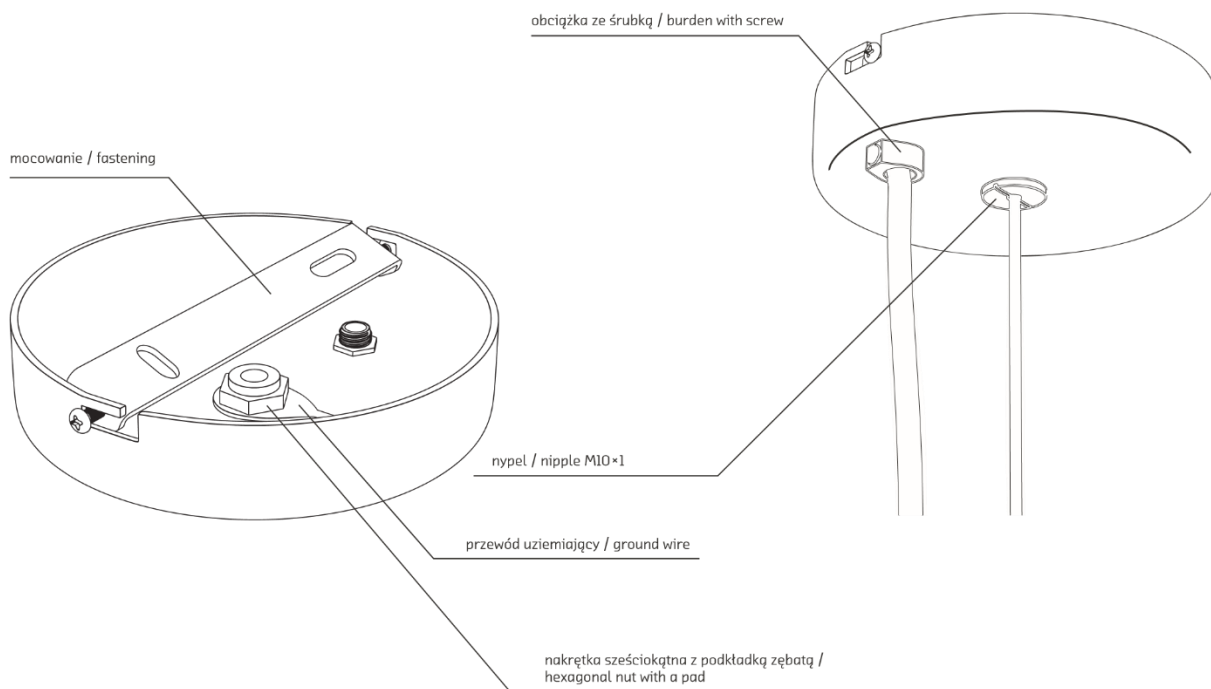

# LUXPERTEN

Colour Farbe	white RAL9016 weiß RAL9016
	
Dimensions Abmessungen	Ø100 × 26
Index / EAN Verzeichnis	14-0000-71 / 5904405909430
Wire diameter Drahtdurchmesser	max 7

Colour Farbe	silver RAL9007 Silber RAL9007
	
Dimensions Abmessungen	Ø100 × 26
Index / EAN Verzeichnis	14-0000-73 / 5904405909454
Wire diameter Drahtdurchmesser	max 7

# LUXPERTEN

Colour Farbe	black RAL9005 Schwarz RAL9005
	
Dimensions Abmessungen	Ø100 × 26
Index / EAN Verzeichnis	14-0000-72 / 5904405909447
Wire diameter Drahtdurchmesser	max 7

# LUXPERTEN

EN

**Each set includes the following assembled components:**

- Ceiling rose kit
- Ceiling rose kit mounting set (no mounting pins included)
- Cable clamp (strain relief with screw)
- Hexagonal nut
- Ground wire
- Toothed lock washer Nipple M10x1

- Pendant set 1250 mm non-conductive
- Pendant set 1500 mm non-conductive
- Pendant set white 1500 mm non-conductive
- Pendant set black 1500 mm non-conductive
- Pendant set 2000 mm non-conductive
- Pendant set 3000 mm non-conductive
- Pendant set 5000 mm non-conductive
- TWO-SIDED PENDANT - 1250 mm / 100 mm non-conductive
- TWO-SIDED PENDANT - 1250 mm / 250 mm non-conductive
- TWO-SIDED PENDANT - 1250 mm / 500 mm non-conductive
- TWO-SIDED PENDANT - 1500 mm / 100 mm white non-conductive
- TWO-SIDED PENDANT - 1500 mm / 100 mm black non-conductive