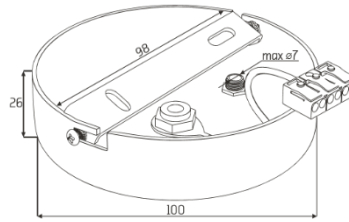

# LUXPERTEN

Colour Farbe	white RAL9016 weiß RAL9016
	
Dimensions Abmessungen	Ø100 × 26
Index / EAN Verzeichnis	14-0000-71 / 5904405909430
Wire diameter Drahtdurchmesser	max 7

Colour Farbe	silver RAL9007 Silber RAL9007
	
Dimensions Abmessungen	Ø100 × 26
Index / EAN Verzeichnis	14-0000-73 / 5904405909454
Wire diameter Drahtdurchmesser	max 7

# LUXPERTEN

Colour Farbe	black RAL9005 Schwarz RAL9005
	
Dimensions Abmessungen	Ø100 × 26
Index / EAN Verzeichnis	14-0000-72 / 5904405909447
Wire diameter Drahtdurchmesser	max 7

# LUXPERTEN

EN

**Each set includes the following assembled components:**

- Ceiling rose kit
- Ceiling rose kit mounting set (no mounting pins included)
- Cable clamp (strain relief with screw)
- Hexagonal nut
- Ground wire
- Toothed lock washer Nipple M10x1

- Pendant set 1250 mm non-conductive
- Pendant set 1500 mm non-conductive
- Pendant set white 1500 mm non-conductive
- Pendant set black 1500 mm non-conductive
- Pendant set 2000 mm non-conductive
- Pendant set 3000 mm non-conductive
- Pendant set 5000 mm non-conductive
- TWO-SIDED PENDANT - 1250 mm / 100 mm non-conductive
- TWO-SIDED PENDANT - 1250 mm / 250 mm non-conductive
- TWO-SIDED PENDANT - 1250 mm / 500 mm non-conductive
- TWO-SIDED PENDANT - 1500 mm / 100 mm white non-conductive
- TWO-SIDED PENDANT - 1500 mm / 100 mm black non-conductive